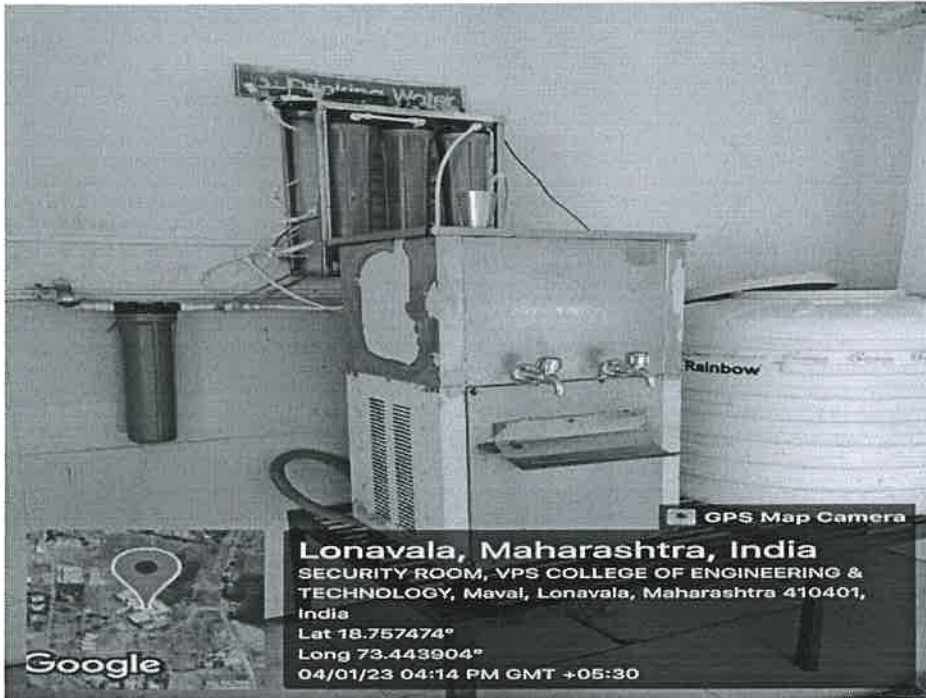

Lonavala, Maharashtra, India
SECURITY ROOM, VPS COLLEGE OF ENGINEERING &
TECHNOLOGY, Maval, Lonavala, Maharashtra 410401,
India
Lat 18.757474°
Long 73.443904°
04/01/23 04:14 PM GMT +05:30