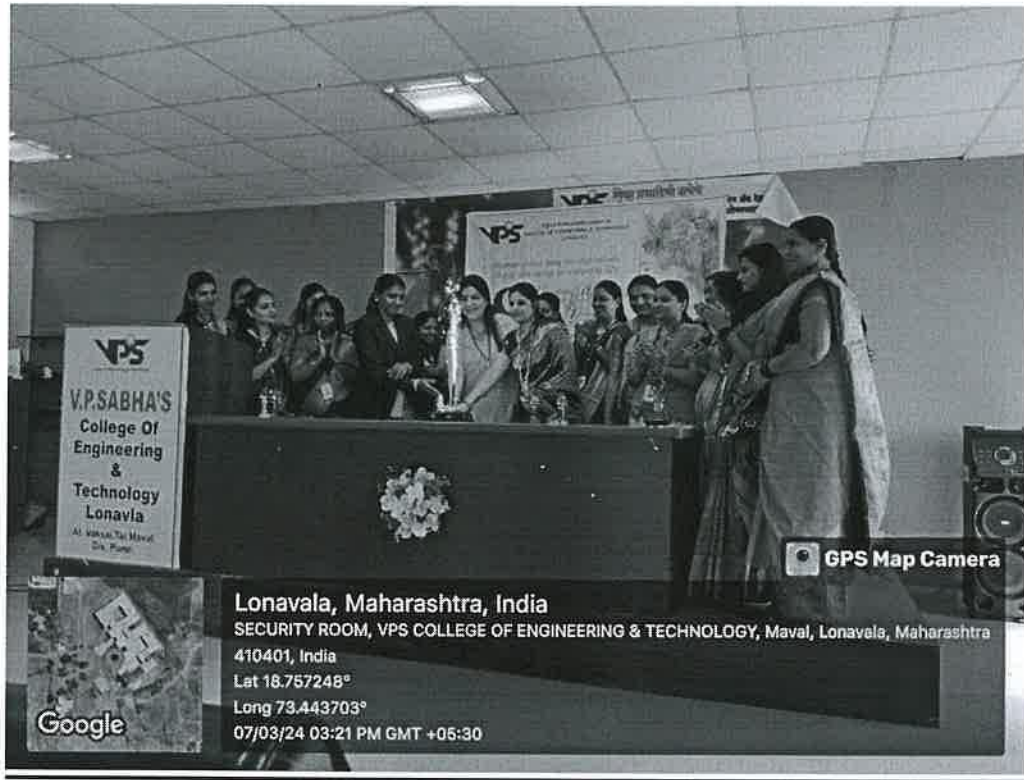

Women's Day Celebration

Principal
VPS College of Engineering and Technology
Lonavala

Address: Gat No. 685, Mauje, Waksai, Maval, Lonavala, Pune 410405, Maharashtra, India

Tel: 8830513028 | 9762853831
Email: principale@vpscet.in | admin@vpscet.in
URL: www.vpscet.in

Approved by AICTE Delhi
Recognized by DTE (6815)
Affiliated to SPPU Pune (CEGP020026)